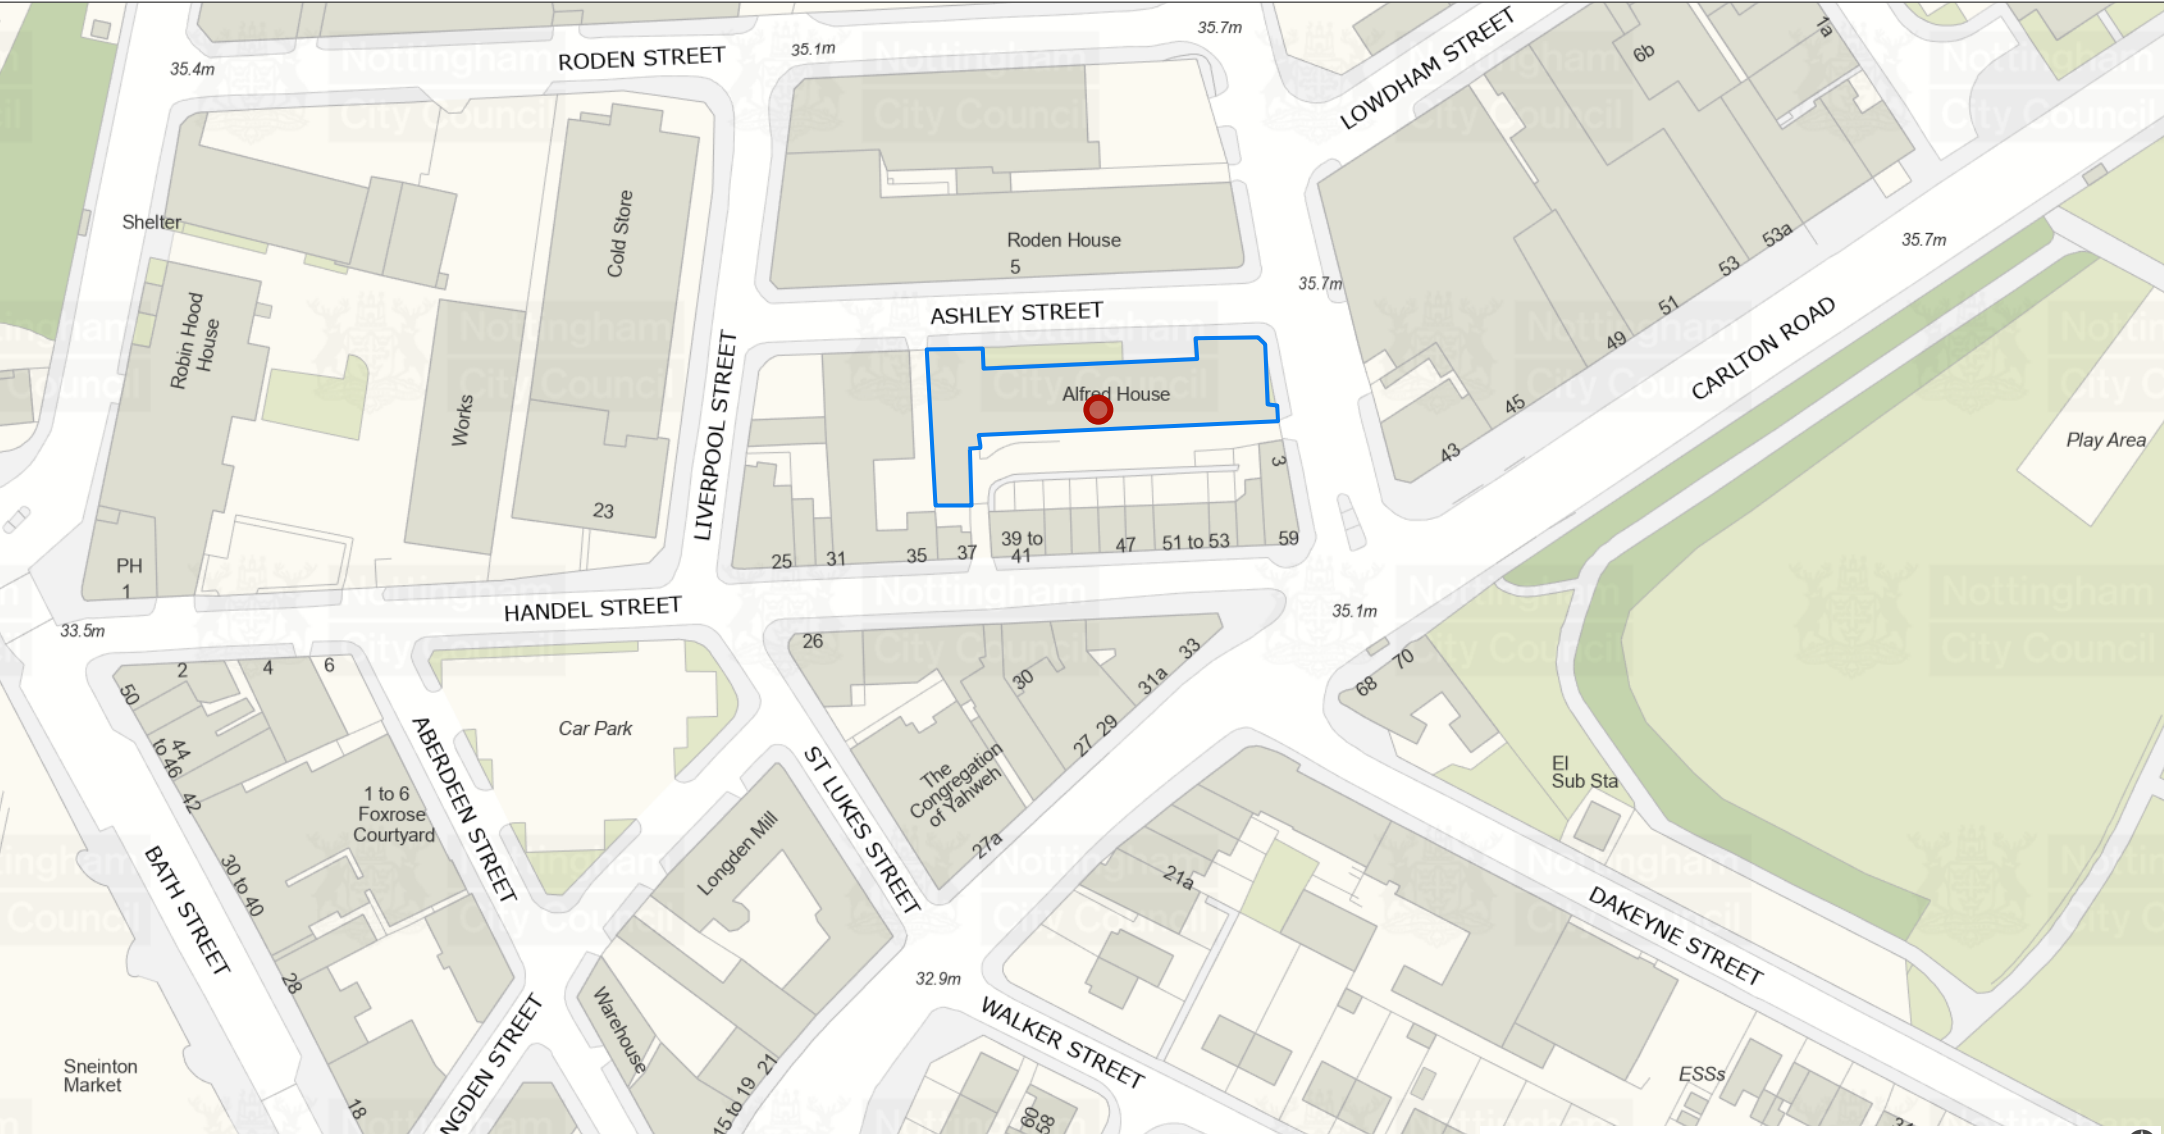

Alfred House

Crown copyright and database rights 2021 OS 100019317. Use of this data is subject to terms and conditions., Nottingham City Council

Key
City Boundary

Description
A map printed from Nomad.